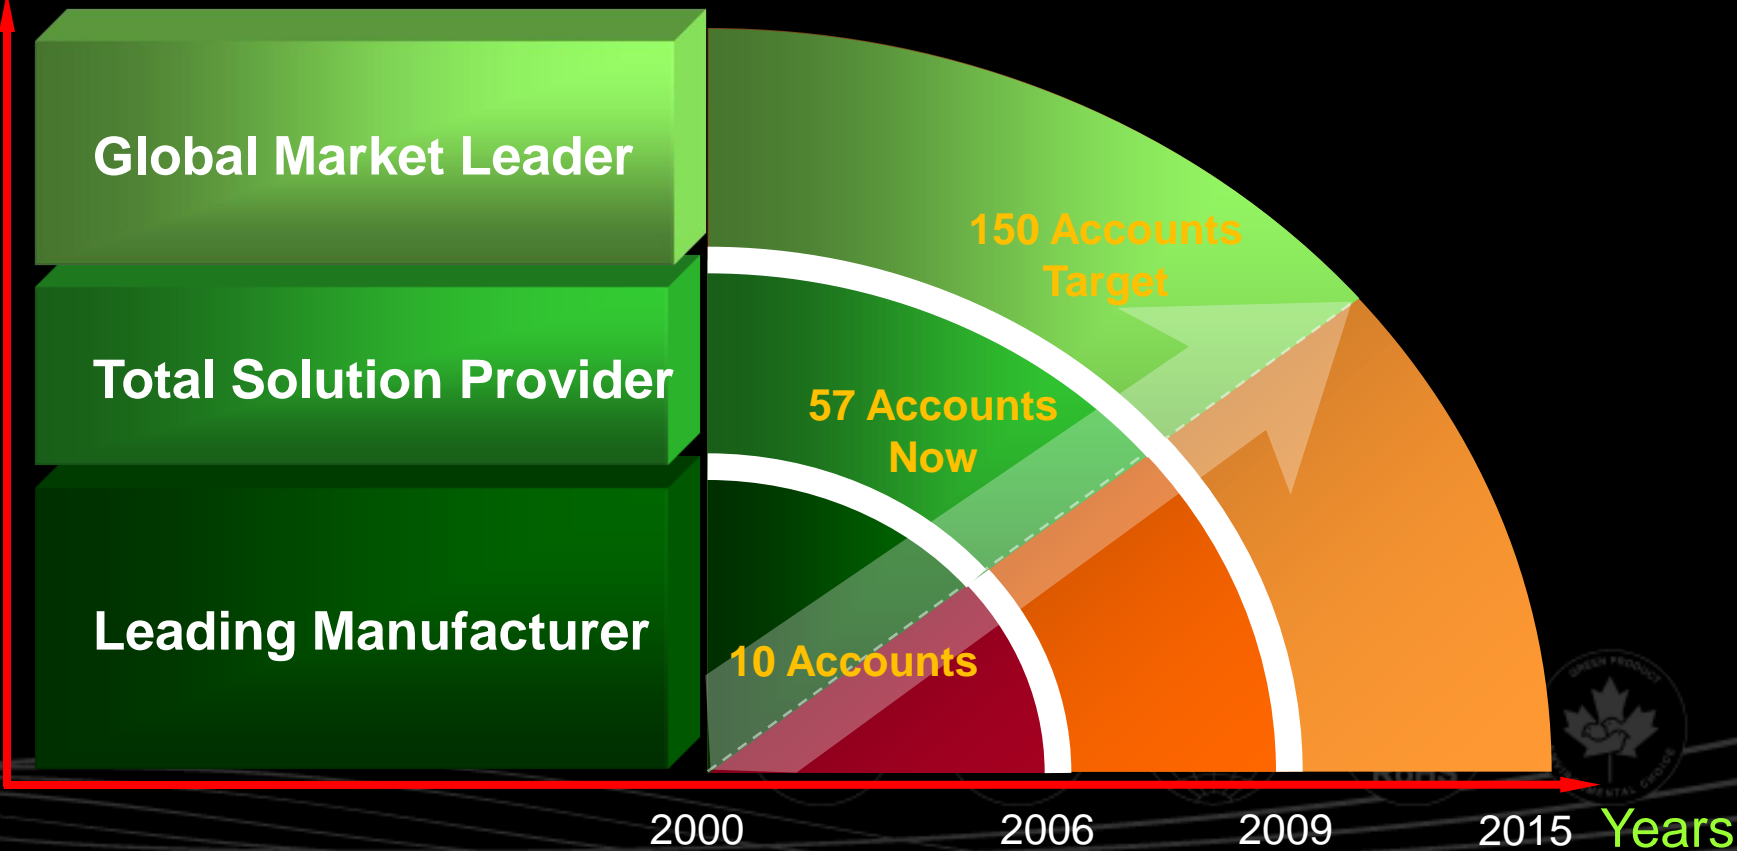

The Growing Business

Number of Mobile Operators