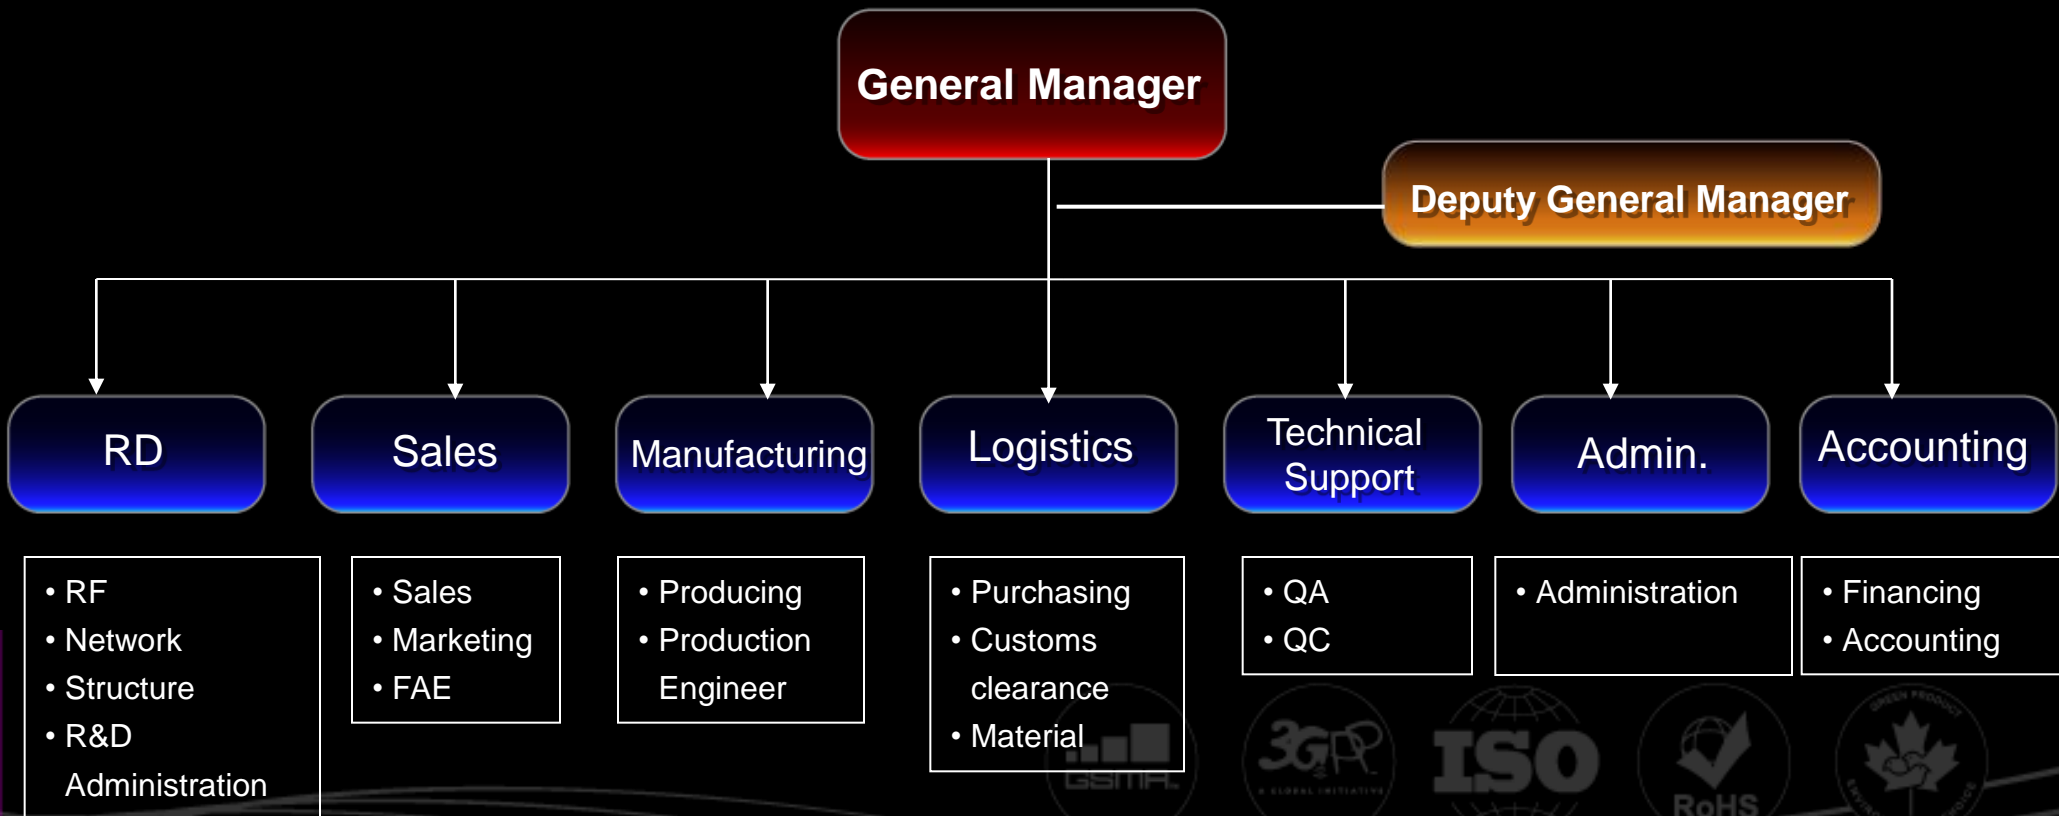

# Taiwan HQ

**CEO  
Jack Huang**

**CEO Office**

**Research &  
Development**

RF  
SW/FW  
Mechanism  
PE

**Sales &  
Marketing**

Sales  
Product Marketing  
FAE

**Technical  
Engineering**

QC  
Production Mgmt  
RMA  
MIS

**Administration**

Finance  
Administrator  
Procurement  
DCC

# Shanghai Factory

# Factory – Production Lines